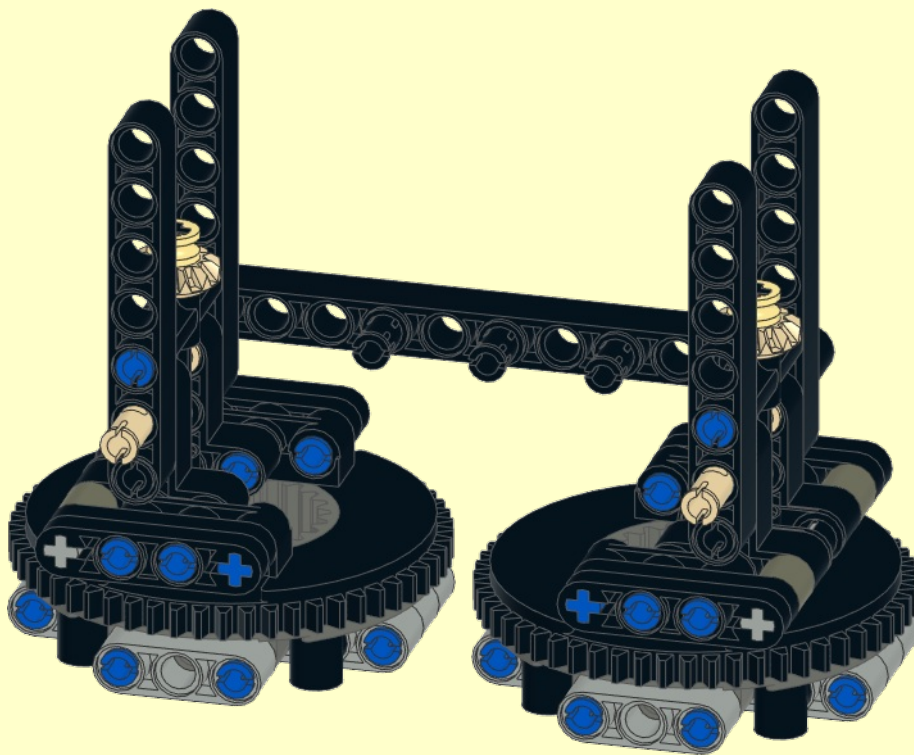

6

7

8

9

Parts list for step 9:

- 1x Black Technic axle (length 6)
- 1x Yellow Technic bush
- 1x Yellow Technic gear (12 teeth)

10

1

2

3
4x

11

12

x2

1

2 
3x

3