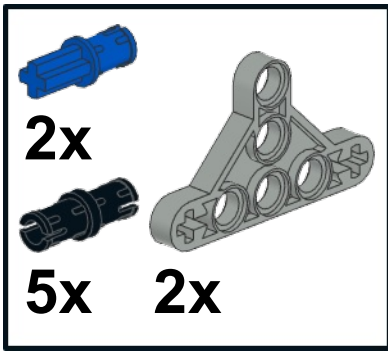

10

11

1x

3x

12

13

14

15

6

7

8

9

Parts list for step 9:

- 1x Black Technic axle (length 6)
- 1x Yellow Technic bush
- 1x Yellow Technic gear (12 teeth)

10

1