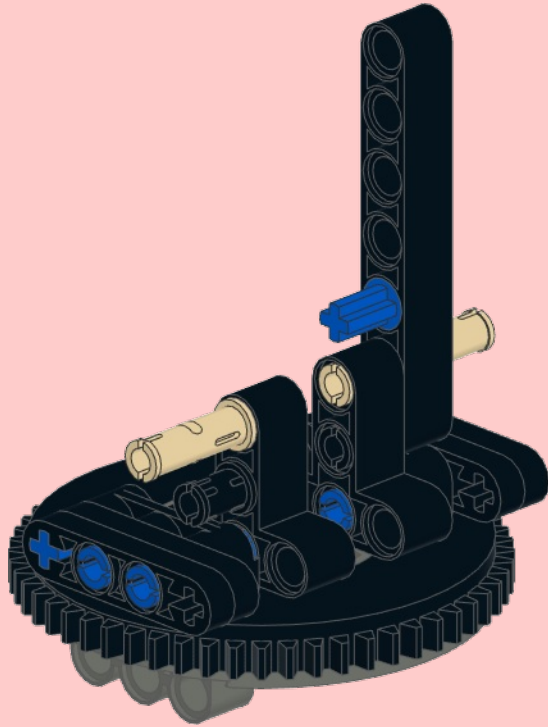

6

7

8

9

Parts list for step 9:

- 1x Black Technic axle (length 6)
- 1x Yellow Technic bush
- 1x Yellow Technic gear (12 teeth)

10

1