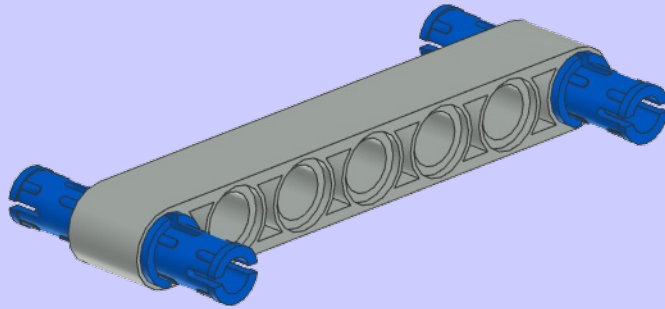

6

7

8

9

Parts list for step 9:

- 1x Black Technic axle (length 6)
- 1x Yellow Technic bush
- 1x Yellow Technic gear (12 teeth)

10

1

2

3
4x

11

12

x2

1

2 
3x

3